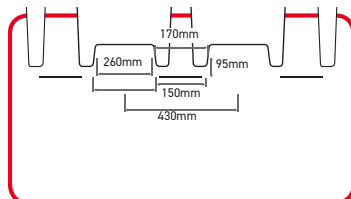

This handy guide provides the information you need to ensure you get the correct spill pallet to suit the fork lift or pallet truck on hand.

TSSBP2

TSSBP4

TSSBP4L

TSSBB1

TSSBB2

TSS-FW

TSSPSB1

TSSPSB2

TSSPSB3

Please note: the FW measurements refer to models TSSBP2FW, TSSBP4FW, TSSBB1FW and TSSBB2FW.