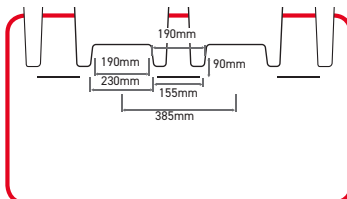

This handy guide provides the information you need to ensure you get the correct spill pallet to suit the fork lift or pallet truck on hand.

TSSBP2

TSSBP4

TSSBP4L

TSSBB1

TSSBB2

TSS-FW

TSSPSB1

TSSPSB2

TSSPSB3

Please note: the FW measurements refer to models TSSBP2FW, TSSBP4FW, TSSBB1FW and TSSBB2FW.