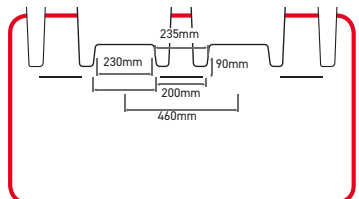

This handy guide provides the information you need to ensure you get the correct spill pallet to suit the fork lift or pallet truck on hand.

TSSBP2

TSSBP4

TSSBP4L

TSSBB1

TSSBB2

TSS-FW

TSSPSB1

TSSPSB2

TSSPSB3

Please note: the FW measurements refer to models TSSBP2FW, TSSBP4FW, TSSBB1FW and TSSBB2FW.